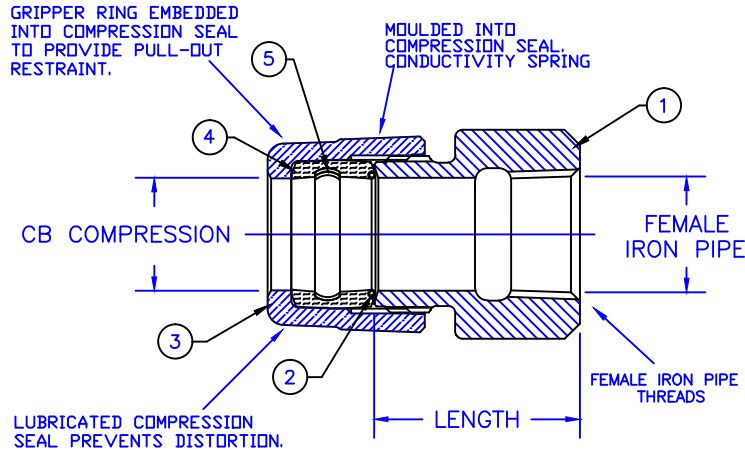

NO LEAD ADAPTOR

FOR COPPER OR PLASTIC TUBING (CTS) x THREADED PIPE

FEATURES:

- MANUFACTURED IN COMPLIANCE WITH AWWA STANDARD C800 (ASTM B-584, UNS NO C89833).
- CONFORMS TO ANSI/NSF 61-8
- CONFORMS TO ANSI/NSF 372 (COMPLIANT WITH US Safe Drinking Water Act. PL 111-380)
- 300PSI WORKING PRESSURE
- BODY DESIGN PROVIDES LARGE RUGGED WRENCH FLATS FOR PROPER INSTALLATION.

PARTS AND MATERIAL:

1. BODY: CAST BRASS, ALLOY C89833
2. CONDUCTOR SPRING: BRASS
3. COMPRESSION NUT: CAST BRASS, ALLOY C83600
4. COMPRESSION SEAL: EPDM RUBBER
5. GRIPPER: STAINLESS STEEL, ALLOY 304

Cambridge Brass considers the information in this submittal form to be correct at the time of publication. Item and option availability, including specifications, are subject to change without notice.