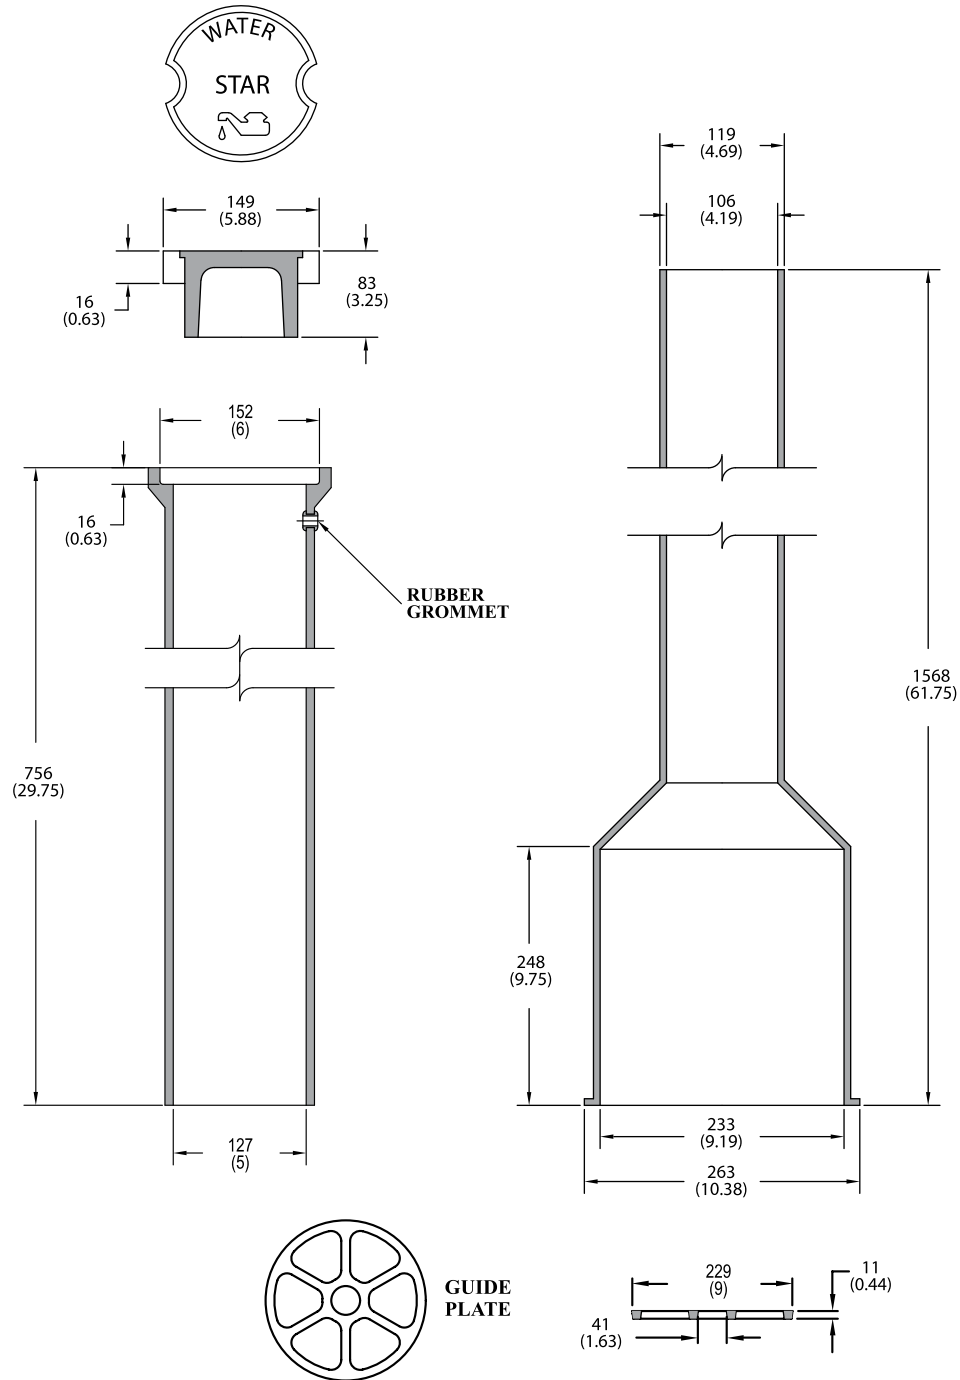

4 1/4" SLIDE TYPE 60" VALVE BOX

VB-5002

ITEM CODE	DETAILS
VBDF414-60	COMPLETE
VBDF414LID	LID
VBDF414D	TOP
VB414-60B	BOTTOM
VBDFGP	GUIDE PLATE

Notes:

- Material - Cast Iron Per ASTM A48 Class 30B
- Dimensions in MM, () = Inches