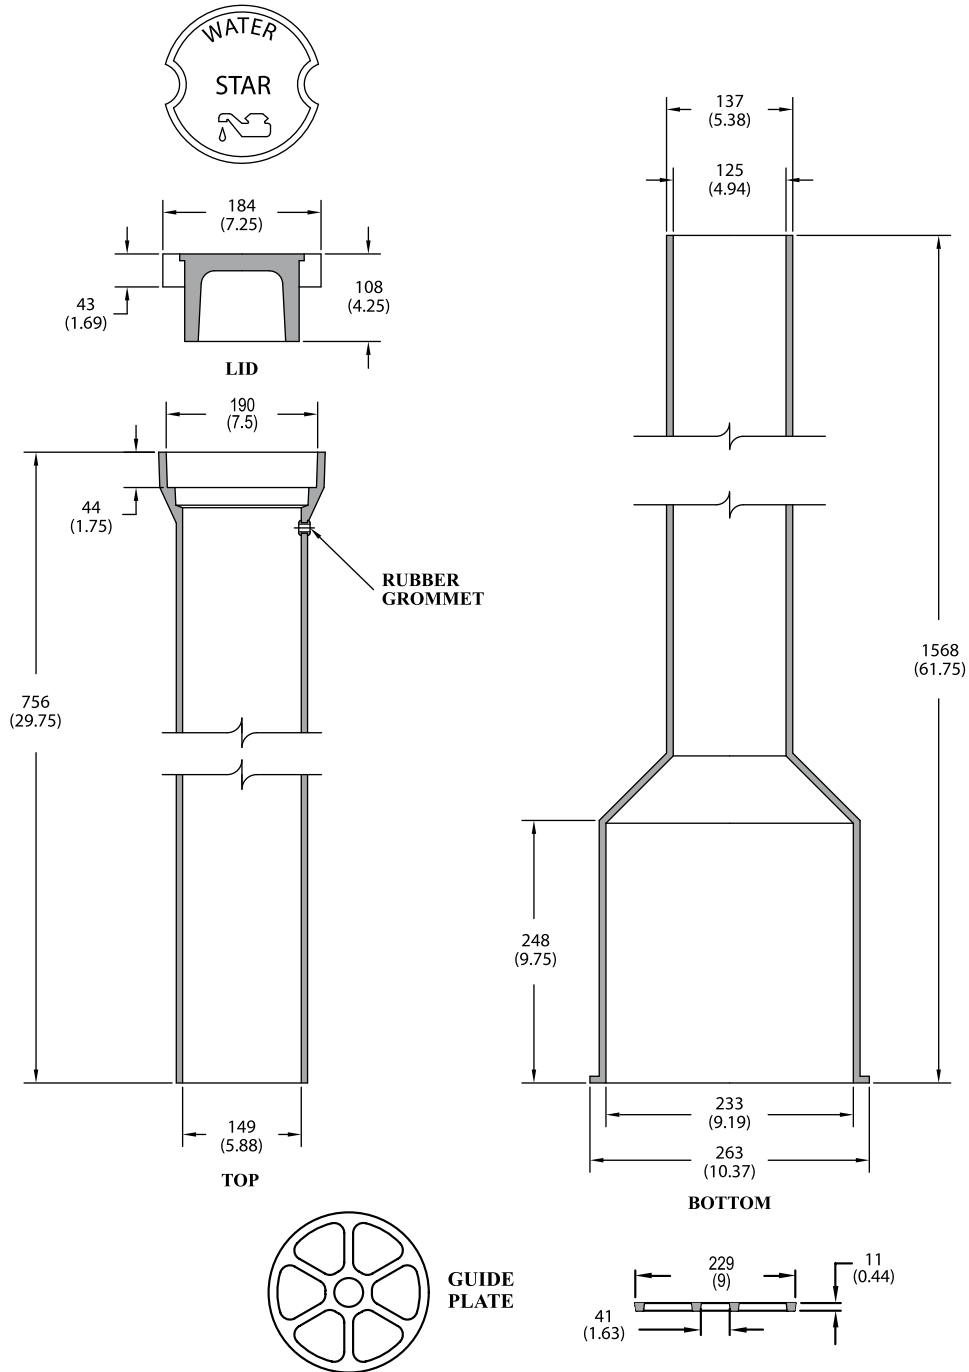

5 1/4" SLIDE TYPE 60" VALVE BOX

VB-5006

ITEM CODE	DETAILS
VBDF514-60	COMPLETE
VBDF514LID	LID
VBDF514D	TOP
VB514-60B	BOTTOM
VBDFGP	GUIDE PLATE

Notes:

- Material - Cast Iron Per ASTM A48 Class 30B
- Dimensions in MM, () = Inches